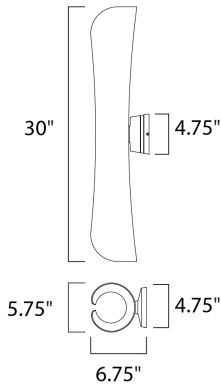

PRODUCT DESCRIPTION

Softly rolled aluminum does not quite meet at the center, leaving an opening to allow light to escape from its top and bottom, visible all along its center. The scroll series comes in our Architectural Bronze finish with a white interior to better reflect light and create an interesting light pattern on the wall. Suitable for both indoor and outdoor applications.

MEASUREMENTS

DIMENSION : 5.75" W x 30" H x 6.75" Ext
 BACK PLATE : 4.75" W x 4.75" H x 15" HCO
 HANGING WEIGHT : 7.15 lb

LAMPING

INPUT VOLTAGE : 120V
 LUMENS : 1,540 Rated
 BULB : 2 x 11W LED PCB Integrated , 22W Total
 BULB INCLUDED : (Integrated)
 DIMMABLE : No
 CRI : 90+ CRI
 COLOR_TEMP : 3000K
 LIGHTING_DIRECTION : Up/Down